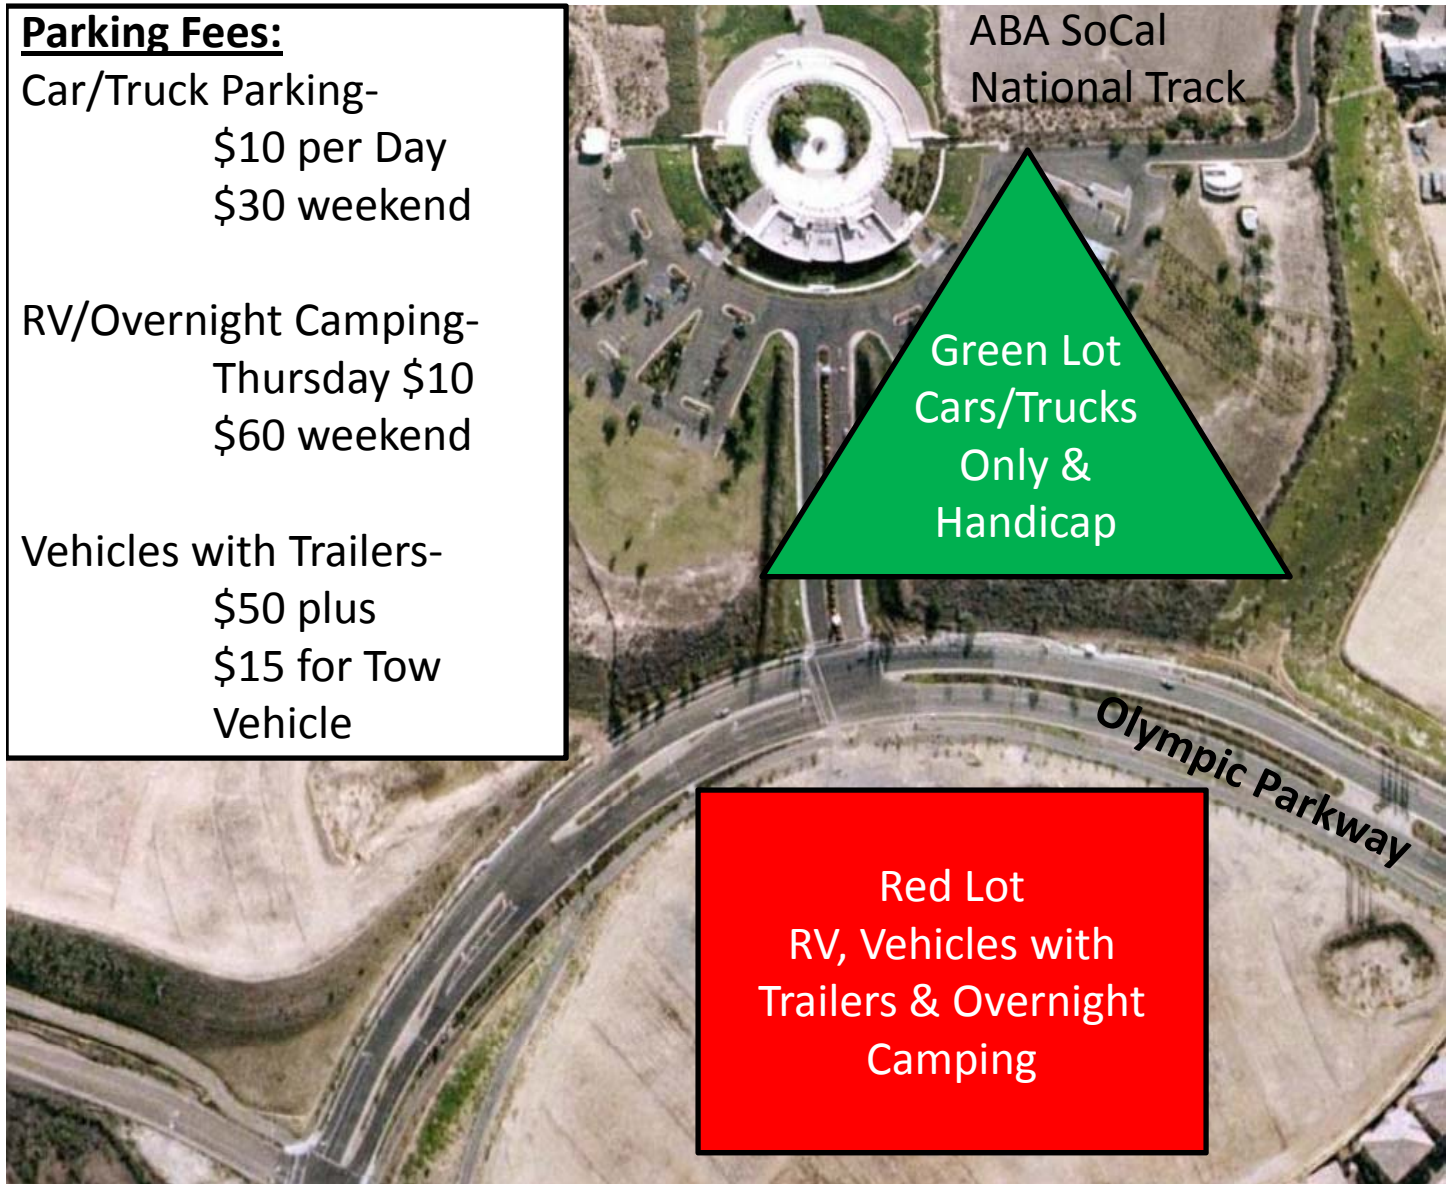

ABA BMX

AMERICAN BICYCLE ASSOCIATION

Parking Fees:

Car/Truck Parking-
\$10 per Day
\$30 weekend

RV/Overnight Camping-
Thursday \$10
\$60 weekend

Vehicles with Trailers-
\$50 plus
\$15 for Tow
Vehicle

Green Lot
Cars/Trucks
Only &
Handicap

Red Lot
RV, Vehicles with
Trailers & Overnight
Camping

Parking Details:

Red Lot- RV Lot/Overflow/Vehicles with Trailers (across the street):

Thursday- 3:00 PM- 8:00 PM (**\$10 extra for parking on Thursday**)

Friday- 8:00 AM- 8:00 PM

Saturday- 6:30 AM- End of Race (approx 5pm)

Sunday- 6:30 AM- 10:00 AM

Green Lot- Car/Truck/Handicap (USOC lots):

Friday- 8:00 AM- 8:00 PM

Saturday- 6:30 AM- End of Race (approx 5pm)

Sunday- 6:30 AM- 10:00 AM